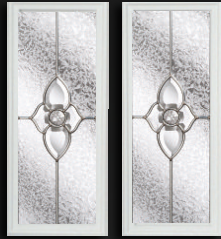

Glass Options

FINESSE*

KARA is also available in

- Clear
- Green
- Grey
- Red

Lindisfame Anthracite Grey with NOIR glazing Translucent Smoke Insert

Minster backing only

Satin gives 84% light transmission with 100% privacy

Lindisfame letter plate can be positioned at the bottom if required - Please state clearly on all orders, otherwise positioned as shown.