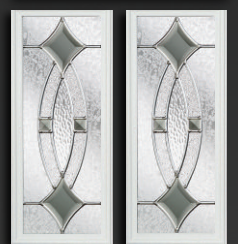

Dual Aspect Red Glass

Exclusive Range

LUNNA*

Balmoral - Stylish and Traditional

Our Balmoral model carries the option of single or 3 panel glazing depending on the desired levels of light and privacy that are required. As with all our door styles a wide range of colours and finishes are available and we even colour match drip bars to blend perfectly with your new door.

A choice of backing glass should be made for all glass shown except for types marked with* which have a degree of privacy built in and do not have an obscure backing option.