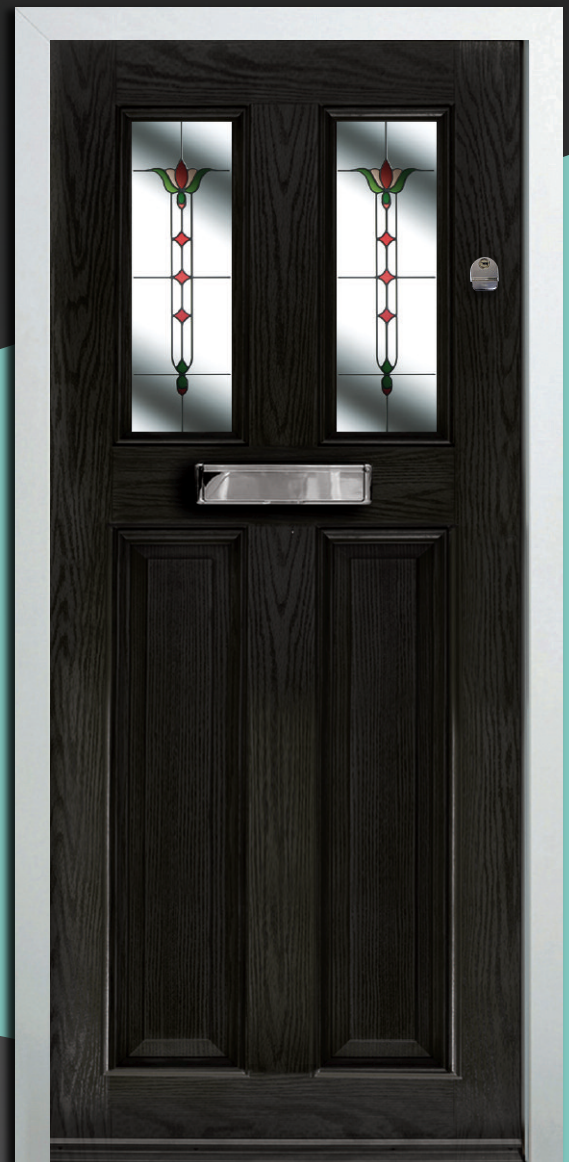

Lindisfame with FLEUR glazing and finger pull escutcheon

Satin gives 84% light transmission with 100% privacy

Lindisfame letter plate can be positioned at the bottom if required - Please state clearly on all orders, otherwise positioned as shown.