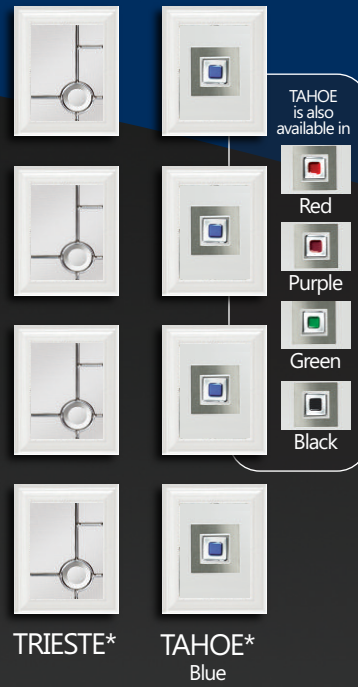

Glazing can be in the centre of the Stirling door if preferred. Please mark clearly on your order if you require this option, otherwise the glass will be positioned as shown.

For that ultra modern look why not choose the **Harlech** option

Harlech Tahoe Black Glazed with Bow handle

Harlech Warwick Glazed with Bar handle

TAHOE is also available in
Red
Purple
Green
Black

TRIESTE* TAHOE*
Blue

For that ultra modern look choose Warwick glass.

(Due to the random nature of this glass, imperfections will occur).