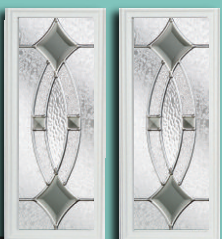

LUNNA*

Lindisfame Anthracite Grey with NOIR glazing Translucent Smoke Insert