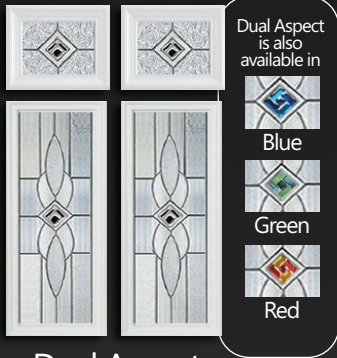

Dual Aspect
Black

Dual Aspect is also available in

- Blue
- Green
- Red