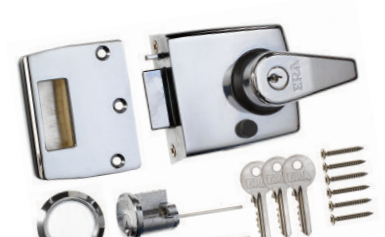

Rim Latch

For extra security add the Optional Rim Latch traditional lock

Gold

Chrome

Obscure Glass Options

Where appropriate we recommend that textured backing glasses are used. These add an extra level of privacy to your entrance door and we offer four designs as standard.

Low Threshold Option

Our accessories include a low Aluminium threshold door sill, which improves access.

Enclosed Mini-blinds

An enclosed mini-blind is the perfect solution for controlling light and UV levels in your home – or simply giving you more privacy. The mini-blind is enclosed within two panes of glass in an aluminium frame that will never need painting. It is controlled using a metallic tab rather than the traditional cord, so it is completely safe for children. And because the blind and the mechanism are totally enclosed, both are completely protected from damage and dust, making them easy to maintain.