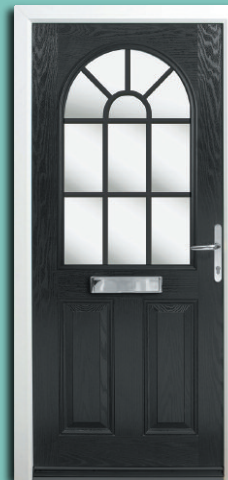

Caernarfon with Georgian Grid