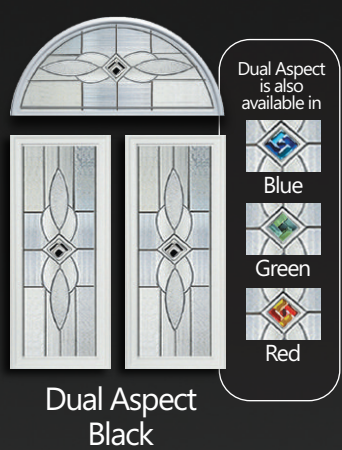

Dual Aspect is also available in

- Blue
- Green
- Red